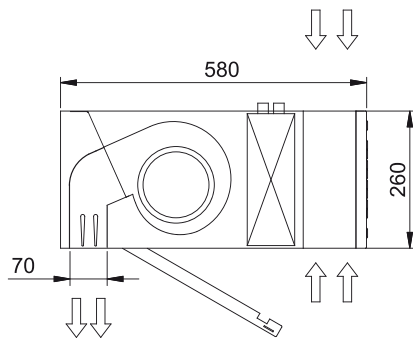

Warmtepomp - VRV

Model	(m ³ /h)	(m)
DAM ECM 1000 VRV8-DA	5/8" - 3/8"	
DAM ECM 1500 VRV12-DA	5/8" - 3/8"	
DAM ECM 2000 VRV16-DA	5/8" - 3/8"	
DAM ECM 2000 VRV19-DA	3/4" - 3/8"	

Warmtepomp - VRV

Model	(m ³ /h)	(m)
DAM ECM 2500 VRV21-DA	3/4" - 3/8"	
DAM ECM 2500 VRV24-DA	3/4" - 3/8"	
DAM ECM 3000 VRV26-DA	3/4" - 3/8"	
DAM ECM 3000 VRV30-DA	7/8" - 3/8"	
DAM ECG 1000 VRV10-DA	5/8" - 3/8"	
DAM ECG 1500 VRV13-DA	5/8" - 3/8"	
DAM ECG 1500 VRV15-DA	5/8" - 3/8"	
DAM ECG 2000 VRV20-DA	3/4" - 3/8"	
DAM ECG 2000 VRV24-DA	3/4" - 3/8"	
DAM ECG 2500 VRV25-DA	3/4" - 3/8"	
DAM ECG 2500 VRV29-DA	7/8" - 3/8"	
DAM ECG 3000 VRV29-DA	7/8" - 3/8"	
DAM ECG 3000 VRV34-DA	7/8" - 3/8"	

60Hz

Warmtepomp - DX

Model	(m ³ /h)	(m)
DAM ECM 1500 DX13-DA	5/8" - 3/8"	
DAM ECM 2000 DX16-DA	5/8" - 3/8"	
DAM ECM 2000 DX18-DA	3/4" - 3/8"	
DAM ECM 2500 DX24-DA	3/4" - 3/8"	
DAM ECM 3000 DX25-DA	3/4" - 3/8"	
DAM ECG 1000 DX10-DA	5/8" - 3/8"	
DAM ECG 1500 DX13-DA	5/8" - 3/8"	
DAM ECG 1500 DX15-DA	5/8" - 3/8"	
DAM ECG 2000 DX24-DA	3/4" - 3/8"	
DAM ECG 2500 DX25-DA	3/4" - 3/8"	
DAM ECG 2500 DX29-DA	7/8" - 3/8"	
DAM ECG 3000 DX32-DA	7/8" - 3/8"	

Warmtepomp - VRV

Model	(m ³ /h)	(m)
DAM ECM 1000 VRV8-DA	5/8" - 3/8"	
DAM ECM 1500 VRV12-DA	5/8" - 3/8"	
DAM ECM 2000 VRV16-DA	5/8" - 3/8"	
DAM ECM 2000 VRV19-DA	3/4" - 3/8"	
DAM ECM 2500 VRV21-DA	3/4" - 3/8"	
DAM ECM 2500 VRV24-DA	3/4" - 3/8"	
DAM ECM 3000 VRV26-DA	3/4" - 3/8"	
DAM ECM 3000 VRV30-DA	7/8" - 3/8"	
DAM ECG 1000 VRV10-DA	5/8" - 3/8"	
DAM ECG 1500 VRV13-DA	5/8" - 3/8"	
DAM ECG 1500 VRV15-DA	5/8" - 3/8"	
DAM ECG 2000 VRV20-DA	3/4" - 3/8"	
DAM ECG 2000 VRV24-DA	3/4" - 3/8"	
DAM ECG 2500 VRV25-DA	3/4" - 3/8"	

Warmtepomp - VRV

Model	(m ³ /h)	(m)
DAM ECG 2500 VRV29-DA	7/8" - 3/8"	
DAM ECG 3000 VRV29-DA	7/8" - 3/8"	
DAM ECG 3000 VRV34-DA	7/8" - 3/8"	

Afmetingen

L	A	B
1000	920	-
1500	1420	710
2000	1920	960
2500	2420	1210
3000	2920	1460