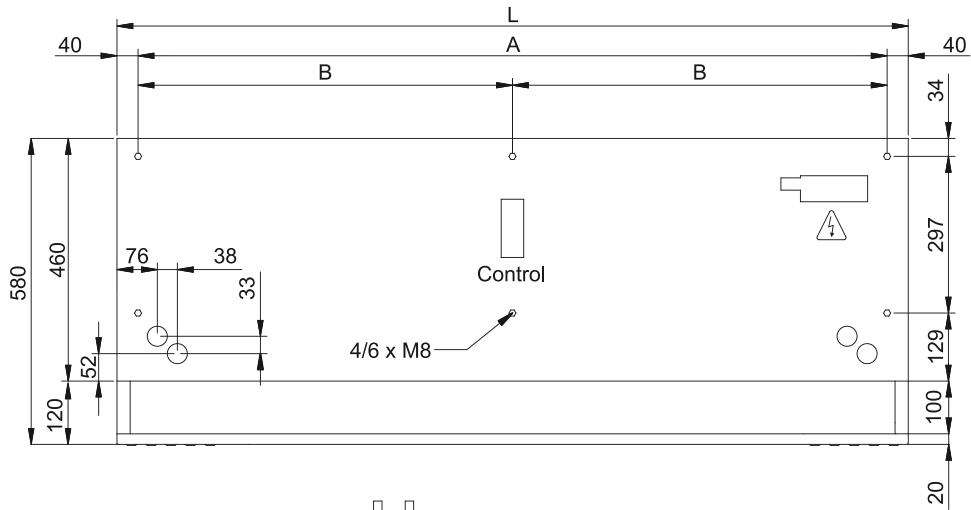

Warmtepomp - VRV

Model	(m ³ /h)	(m)
DAM ECM 1000 VRV8-DA	5/8" - 3/8"	
DAM ECM 1500 VRV12-DA	5/8" - 3/8"	
DAM ECM 2000 VRV16-DA	5/8" - 3/8"	
DAM ECM 2000 VRV19-DA	3/4" - 3/8"	

Warmtepomp - VRV

Model	(m ³ /h)	(m)
DAM ECM 2500 VRV21-DA	3/4" - 3/8"	
DAM ECM 2500 VRV24-DA	3/4" - 3/8"	
DAM ECM 3000 VRV26-DA	3/4" - 3/8"	
DAM ECM 3000 VRV30-DA	7/8" - 3/8"	
DAM ECG 1000 VRV10-DA	5/8" - 3/8"	
DAM ECG 1500 VRV13-DA	5/8" - 3/8"	
DAM ECG 1500 VRV15-DA	5/8" - 3/8"	
DAM ECG 2000 VRV20-DA	3/4" - 3/8"	
DAM ECG 2000 VRV24-DA	3/4" - 3/8"	
DAM ECG 2500 VRV25-DA	3/4" - 3/8"	
DAM ECG 2500 VRV29-DA	7/8" - 3/8"	
DAM ECG 3000 VRV29-DA	7/8" - 3/8"	
DAM ECG 3000 VRV34-DA	7/8" - 3/8"	

60Hz

Warmtepomp - DX

Model	(m ³ /h)	(m)
DAM ECM 1500 DX13-DA	5/8" - 3/8"	
DAM ECM 2000 DX16-DA	5/8" - 3/8"	
DAM ECM 2000 DX18-DA	3/4" - 3/8"	
DAM ECM 2500 DX24-DA	3/4" - 3/8"	
DAM ECM 3000 DX25-DA	3/4" - 3/8"	
DAM ECG 1000 DX10-DA	5/8" - 3/8"	
DAM ECG 1500 DX13-DA	5/8" - 3/8"	
DAM ECG 1500 DX15-DA	5/8" - 3/8"	
DAM ECG 2000 DX24-DA	3/4" - 3/8"	
DAM ECG 2500 DX25-DA	3/4" - 3/8"	
DAM ECG 2500 DX29-DA	7/8" - 3/8"	
DAM ECG 3000 DX32-DA	7/8" - 3/8"	

Warmtepomp - VRV

Model	(m ³ /h)	(m)
DAM ECM 1000 VRV8-DA	5/8" - 3/8"	
DAM ECM 1500 VRV12-DA	5/8" - 3/8"	
DAM ECM 2000 VRV16-DA	5/8" - 3/8"	
DAM ECM 2000 VRV19-DA	3/4" - 3/8"	
DAM ECM 2500 VRV21-DA	3/4" - 3/8"	
DAM ECM 2500 VRV24-DA	3/4" - 3/8"	
DAM ECM 3000 VRV26-DA	3/4" - 3/8"	
DAM ECM 3000 VRV30-DA	7/8" - 3/8"	
DAM ECG 1000 VRV10-DA	5/8" - 3/8"	
DAM ECG 1500 VRV13-DA	5/8" - 3/8"	
DAM ECG 1500 VRV15-DA	5/8" - 3/8"	
DAM ECG 2000 VRV20-DA	3/4" - 3/8"	
DAM ECG 2000 VRV24-DA	3/4" - 3/8"	
DAM ECG 2500 VRV25-DA	3/4" - 3/8"	

Warmtepomp - VRV

Model	(m ³ /h)	(m)
DAM ECG 2500 VRV29-DA	7/8" - 3/8"	
DAM ECG 3000 VRV29-DA	7/8" - 3/8"	
DAM ECG 3000 VRV34-DA	7/8" - 3/8"	

Afmetingen

L	A	B
1000	920	-
1500	1420	710
2000	1920	960
2500	2420	1210
3000	2920	1460