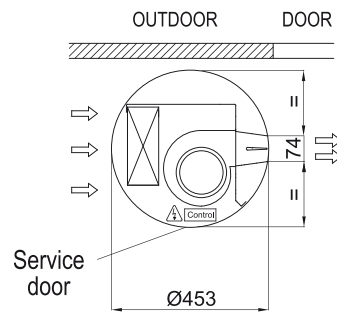

Afmetingen

Water pipes top entrance

Floor fixing points with foot

Standard installation  
(vertical left side)

	L
RUND 1000	1025
RUND 1500	1525
RUND 2000	2030
RUND 2500	2530
RUND 3000	2980